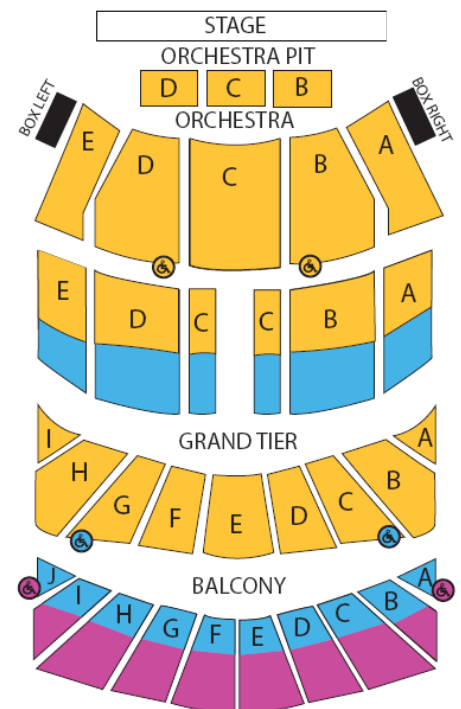

Group Pricing

	$57.50
	$35.00
	$26.00

Broadway In Richmond & Group Sales Office | 804-592-3401 | groupsales@asmrichmond.com