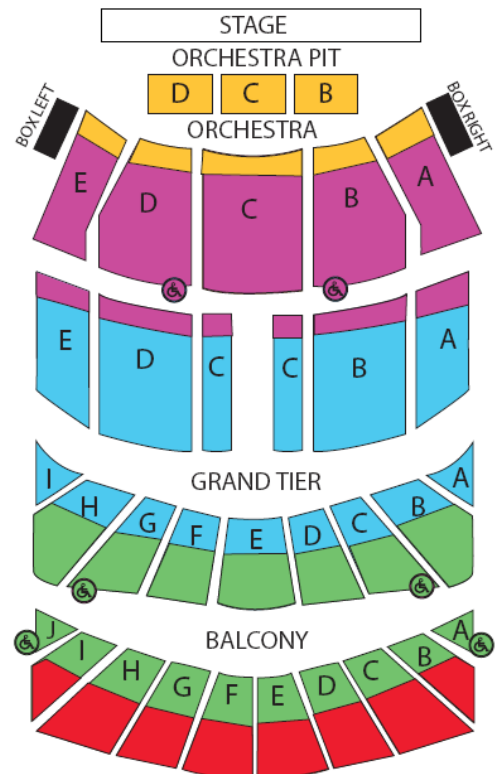

Elf in Concert

Friday, December 1, 2023 @ 7PM | Altria Theater | 6 N. Laurel Street

Buddy was accidentally transported to the North Pole as a toddler and raised to adulthood among Santa’s elves. Unable to shake the feeling that he doesn’t fit in, the adult Buddy travels to New York, in full elf uniform, in search of his real father. This holiday season, relive this heartwarming holiday classic on a giant screen as every note of John Debney’s wonderful score is played live to picture in: Elf™ in Concert!

ELF and all related characters and elements © & ™ New Line Productions, Inc. (s23)

Group Minimum Groups of 10+ save 10% per ticket. Groups of 25+ save 15%! No discount on price level 1. All ages require a ticket.

Group Pricing (10+)

Yellow	\$75.00
Pink	\$61.50
Light Blue	\$57.00
Light Green	\$52.50
Red	\$48.00

Group Pricing (25+)

Yellow	\$75.00
Pink	\$58.25
Light Blue	\$54.00
Light Green	\$49.75
Red	\$45.50

Broadway In Richmond & Group Sales Office | 804-592-3401 | groupsales@asmrichmond.com