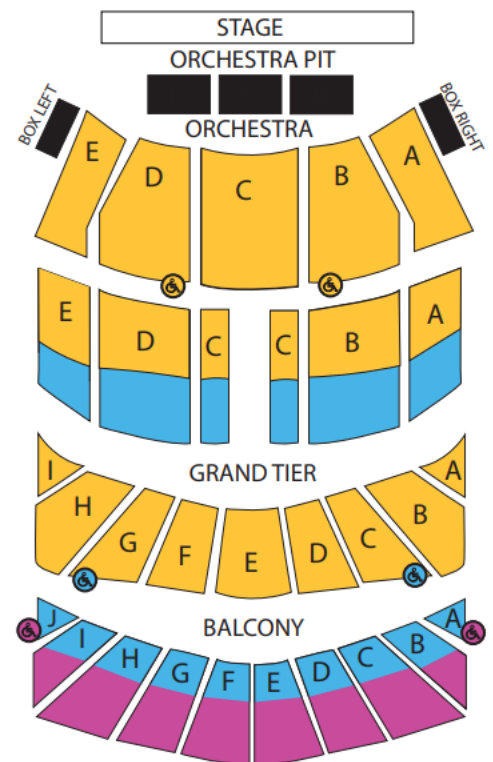

# Annie®

**Annie** January 16-21, 2024 | Altria Theater, 6 N. Laurel St, Richmond, VA

Holding onto hope when times are tough can take an awful lot of determination, and sometimes, an awful lot of determination comes in a surprisingly small package. Little Orphan Annie has reminded generations of theatergoers that sunshine is always right around the corner, and now the best-loved musical of all time is set to return in a new production – just as you remember it and just when we need it most. • Annie, directed by Jenn Thompson, features the iconic book and score, written by Tony Award®-winners Thomas Meehan, Charles Strouse and Martin Charnin. This celebration of family, optimism and the American spirit remains the ultimate cure for all the hard knocks life throws your way.

**Group Minimum** 10 or more receive a 10% discount. There is no discount on the Saturday Matinee performance.

**Group Fees** There is one \$6.00 processing fee per order. Avoid online or box office fees by purchasing as a group.

### Group Pricing (10+ Tickets)

Tue/Wed/Thu/Sun Eve	Fri/Sat Eve/Sun Mat	Sat Matinee
 \$71.00	 \$80.00	 \$88.50
 \$53.00	 \$62.00	 \$68.50
 \$35.00	 \$44.00	 \$48.50

**Girl Scout Night:** Thursday, January 18: \$30 for seats in blue